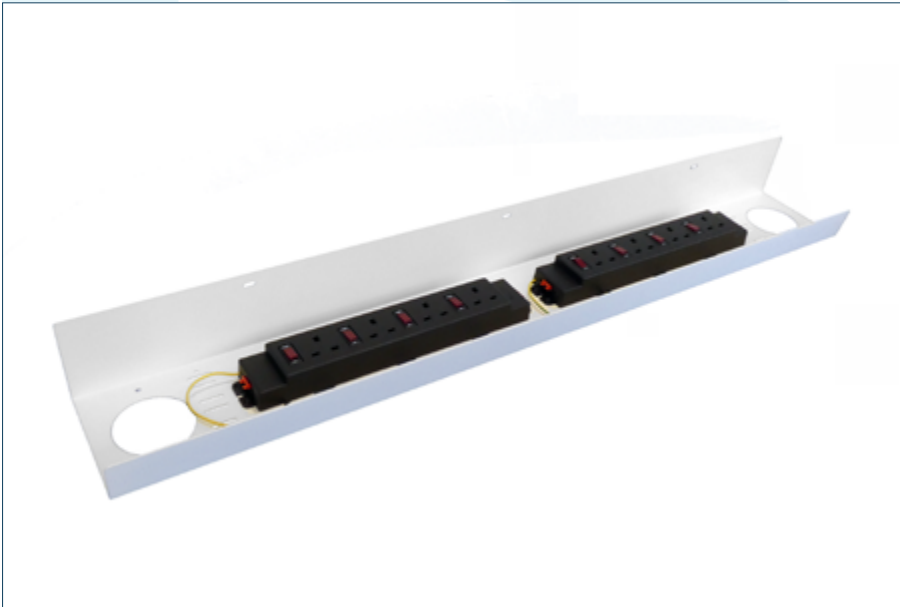

Desk Cable Tray

Colours

Burland offers a full range of cable management accessories including under desk wire baskets and cable wrap options. The cable basket fits to panels and to the underside of work surfaces. Perfect to keep cables tidy and organised to reduce unsightly visual impact. Colour options include silver, black and white.

Various sizes are available, from 800mm-1600mm an ideal addition to your desk cable management.

CAD Service

Burland also provide an in-house Computer Aided Design (CAD) service to help you achieve the best solution for your requirements.