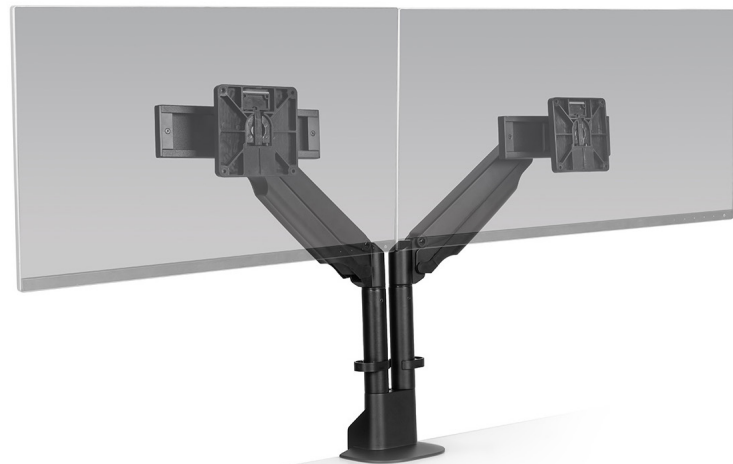

**burland**<sup>®</sup>  
quality without exception ...

E2 Dual

An evolution in ergonomics. Introducing 'E2', the next generation of the original Envoy monitor arm. E2 offers a polished design with maximum flexibility for user screen interaction.

**burland**<sup>®</sup>  
quality without exception ...

E2 Dual

With a recent study citing 24% of workers experience neck pain, the E2 seeks to optimize user performance and adjustment control while eliminating the strain on neck muscles.

- ⓑ **Sleek:** Clean lines and a modern silhouette provide a stylish profile for either home or office
- ⓑ **Ergonomic:** Allows monitors to be placed at an ergonomically correct distance from the user's eyes to increase comfort and productivity no matter where a person is working
- ⓑ **Dynamic:** Portrait-to-landscape rotation feature reduces stress on the neck and shoulders
- ⓑ 10 year warranty