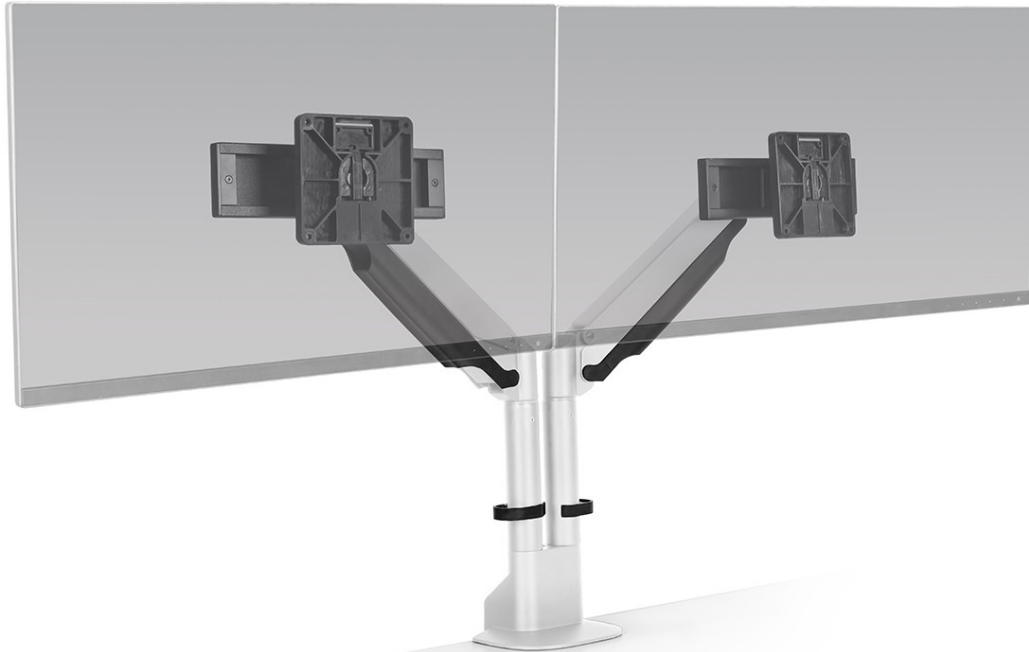

**burland**<sup>®</sup>  
quality without exception ...

E2 Dual

An evolution in ergonomics. Introducing 'E2', the next generation of the original Envoy monitor arm. E2 offers a polished design with maximum flexibility for user screen interaction.

**burland**<sup>®</sup>  
quality without exception ...

E2 Dual

With a recent study citing 24% of workers experience neck pain, the E2 seeks to optimize user performance and adjustment control while eliminating the strain on neck muscles.

- ⓑ **Sleek:** Clean lines and a modern silhouette provide a stylish profile for either home or office
- ⓑ **Ergonomic:** Allows monitors to be placed at an ergonomically correct distance from the user's eyes to increase comfort and productivity no matter where a person is working
- ⓑ **Dynamic:** Portrait-to-landscape rotation feature reduces stress on the neck and shoulders
- ⓑ 10 year warranty