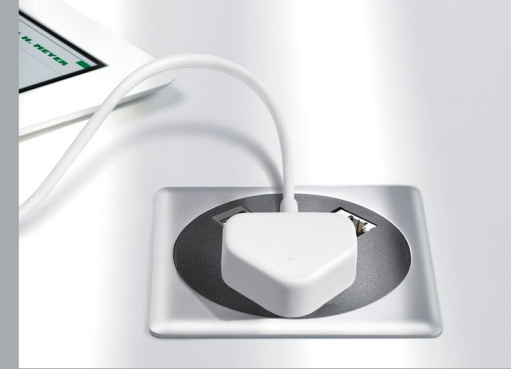

# NETBOX POINT

IN-DESK UNITS

**burland**<sup>®</sup>  
Incorporating **electropatent**

Burland Technology Solutions  
2 Delphus, Orion Court  
Great Blakenham, Ipswich  
Suffolk, IP6 0LW

sales@burland.com  
+44 (0)1473 858 214  
www.burland.com